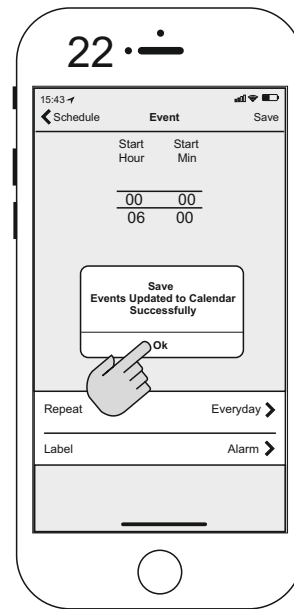

## Download the app Pax Wireless (1-3)

009-910968\_180530

## Use the app, set temp (11-12)

Use the app, set timer and schedule setting (13-23)