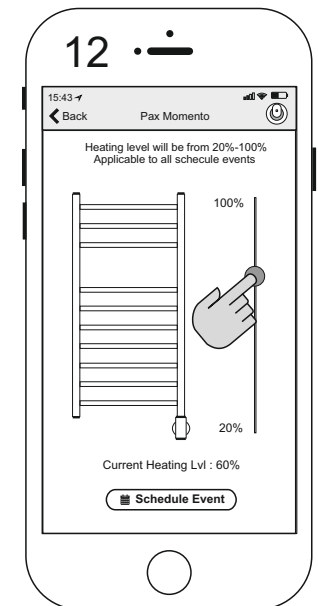

## Use the app, set temp (11-12)

Use the app, set timer and schedule setting (13-23)