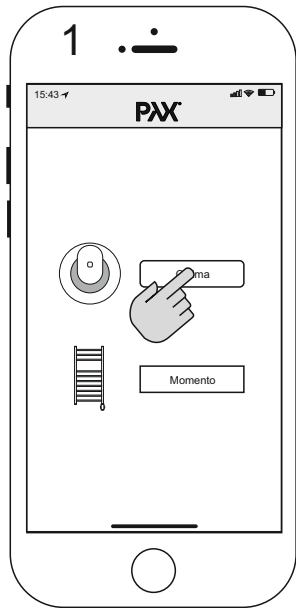

Contact Pax Calima (1-5)

Contact Momento II (4-10)