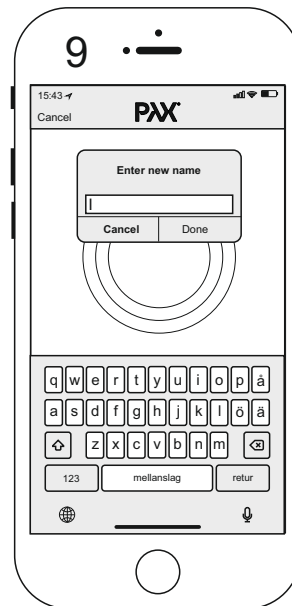

## Download the app Pax Wireless (1-3)

009-910968\_180530

## Use the app, set temp (11-12)

Use the app, set timer and schedule setting (13-23)