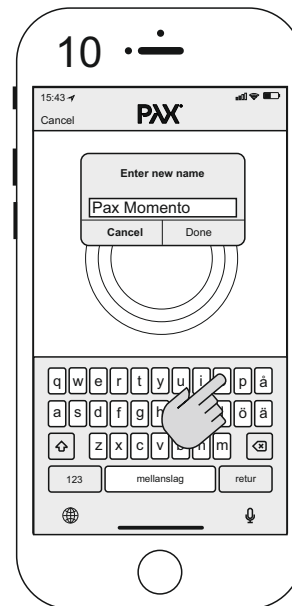

## Download the app Pax Wireless (1-3)

009-910968\_180530

## Use the app, set temp (11-12)

Use the app, set timer and schedule setting (13-23)