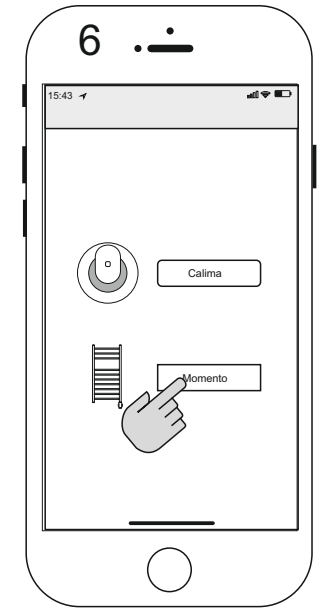

## Download the app Pax Wireless (1-3)

009-910968\_180530

## Use the app, set temp (11-12)

Use the app, set timer and schedule setting (13-23)