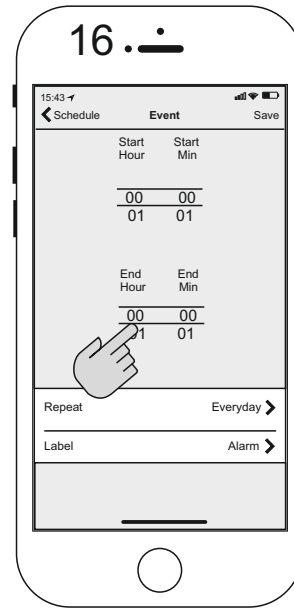

## Download the app Pax Wireless (1-3)

009-910968\_180530

## Use the app, set temp (11-12)

Use the app, set timer and schedule setting (13-23)