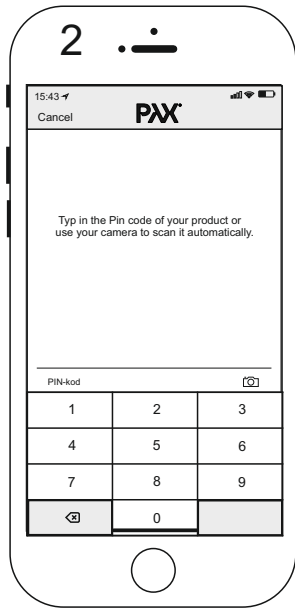

Contact Pax Calima (1-5)

Contact Momento II (4-10)