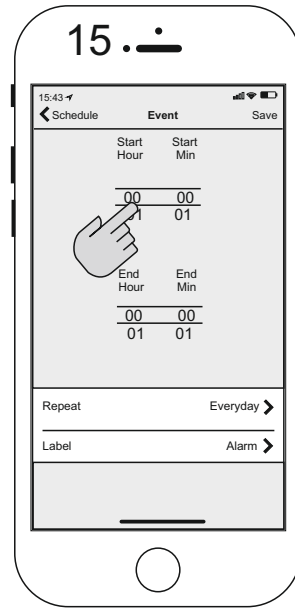

## Download the app Pax Wireless (1-3)

009-910968\_180530

## Use the app, set temp (11-12)

Use the app, set timer and schedule setting (13-23)