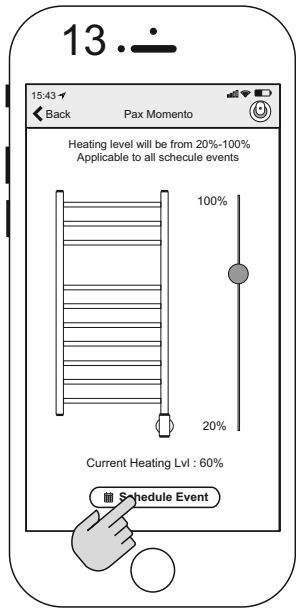

## Use the app, set temp (11-12)

Use the app, set timer and schedule setting (13-23)