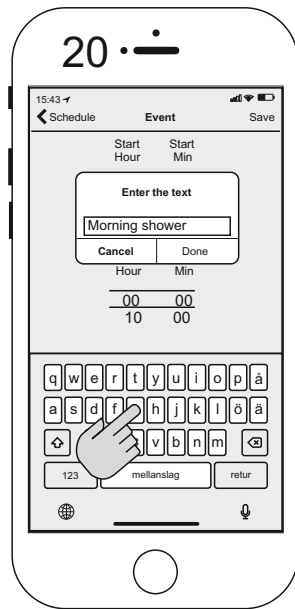

## Download the app Pax Wireless (1-3)

009-910968\_180530

## Use the app, set temp (11-12)

Use the app, set timer and schedule setting (13-23)