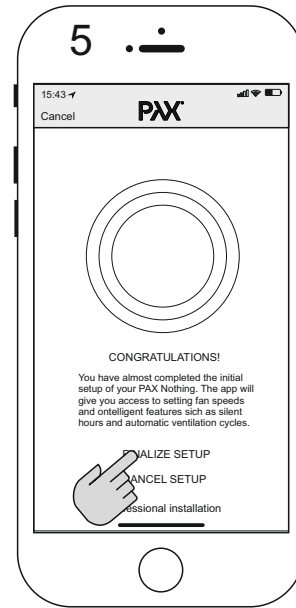

Contact Pax Calima (1-5)

Contact Momento II (4-10)