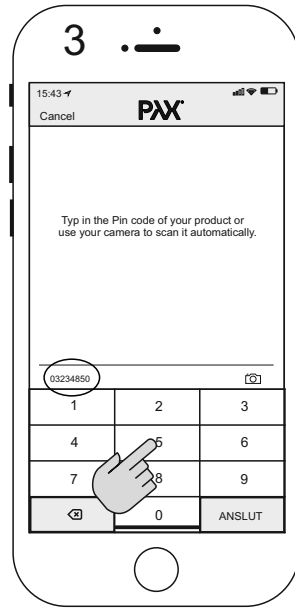

Contact Pax Calima (1-5)

Contact Momento II (4-10)