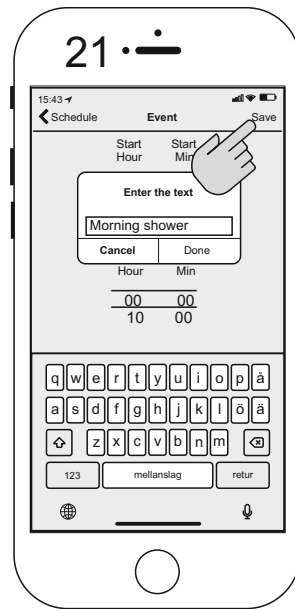

## Download the app Pax Wireless (1-3)

009-910968\_180530

## Use the app, set temp (11-12)

Use the app, set timer and schedule setting (13-23)