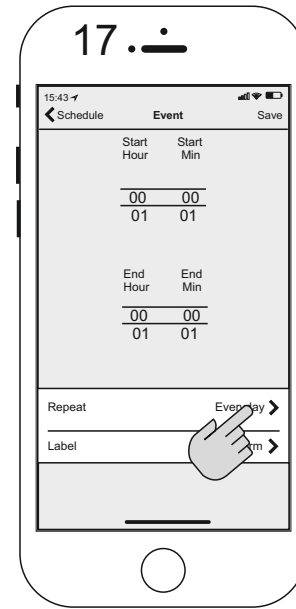

## Download the app Pax Wireless (1-3)

009-910968\_180530

## Use the app, set temp (11-12)

Use the app, set timer and schedule setting (13-23)