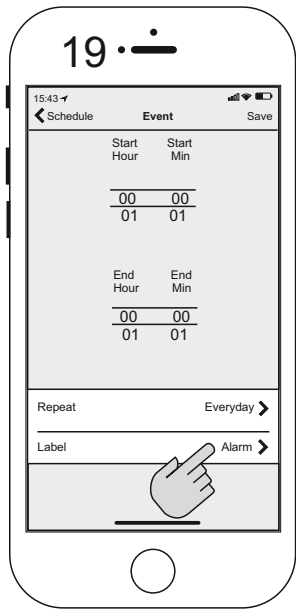

## Download the app Pax Wireless (1-3)

009-910968\_180530

## Use the app, set temp (11-12)

Use the app, set timer and schedule setting (13-23)