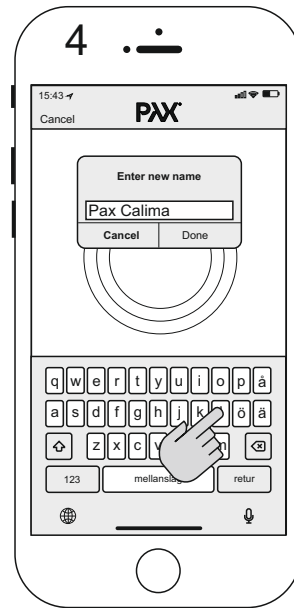

Contact Pax Calima (1-5)

Contact Momento II (4-10)